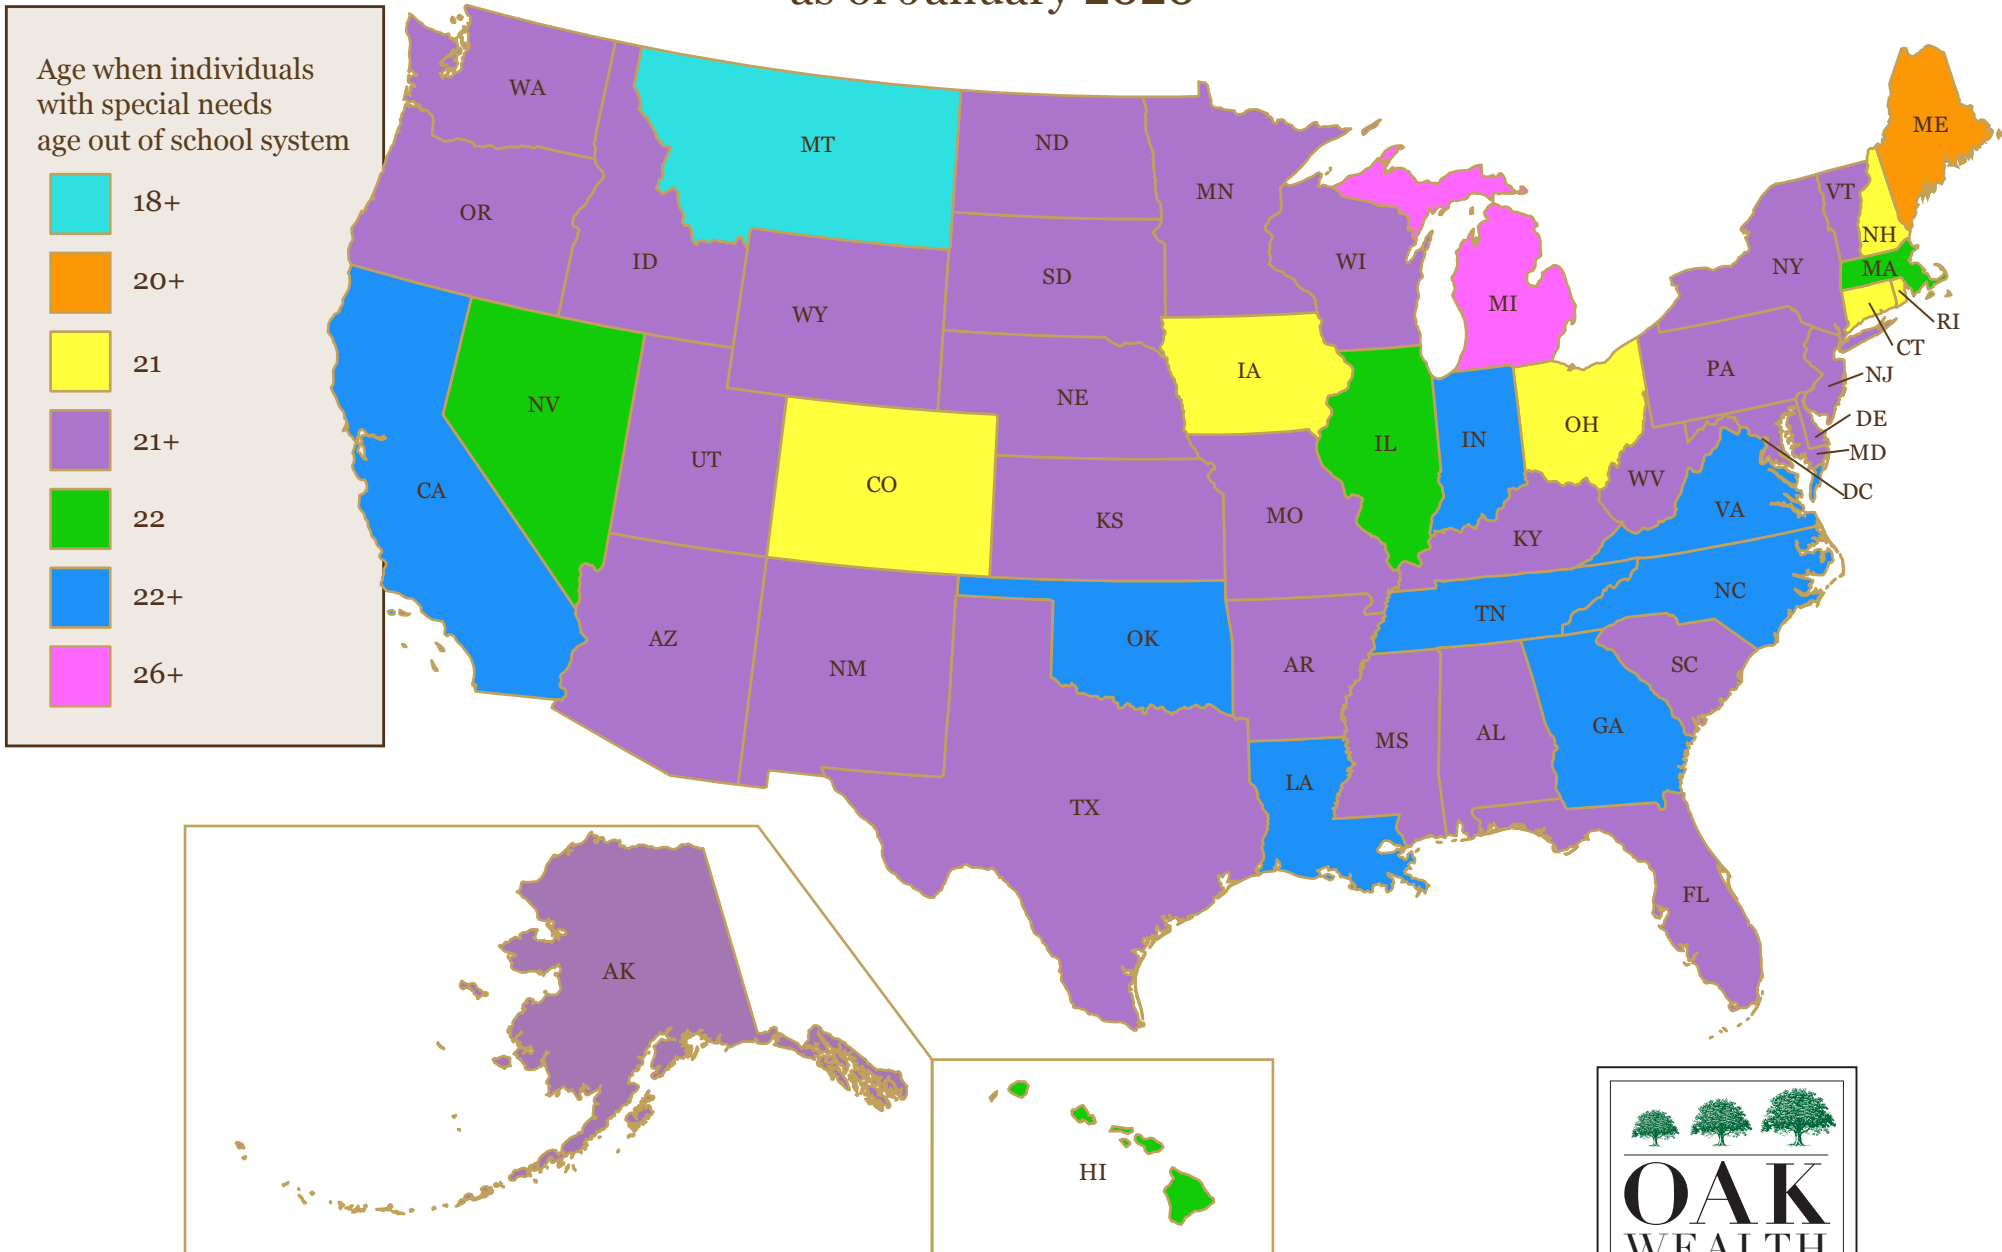

MAXIMUM AGE OF SCHOOL SUPPORTS BY STATE as of January 2020

These ages are accurate to the best of our knowledge. They were confirmed as of January 1, 2020. You should consult with a special needs planner before making any decisions based on this information.