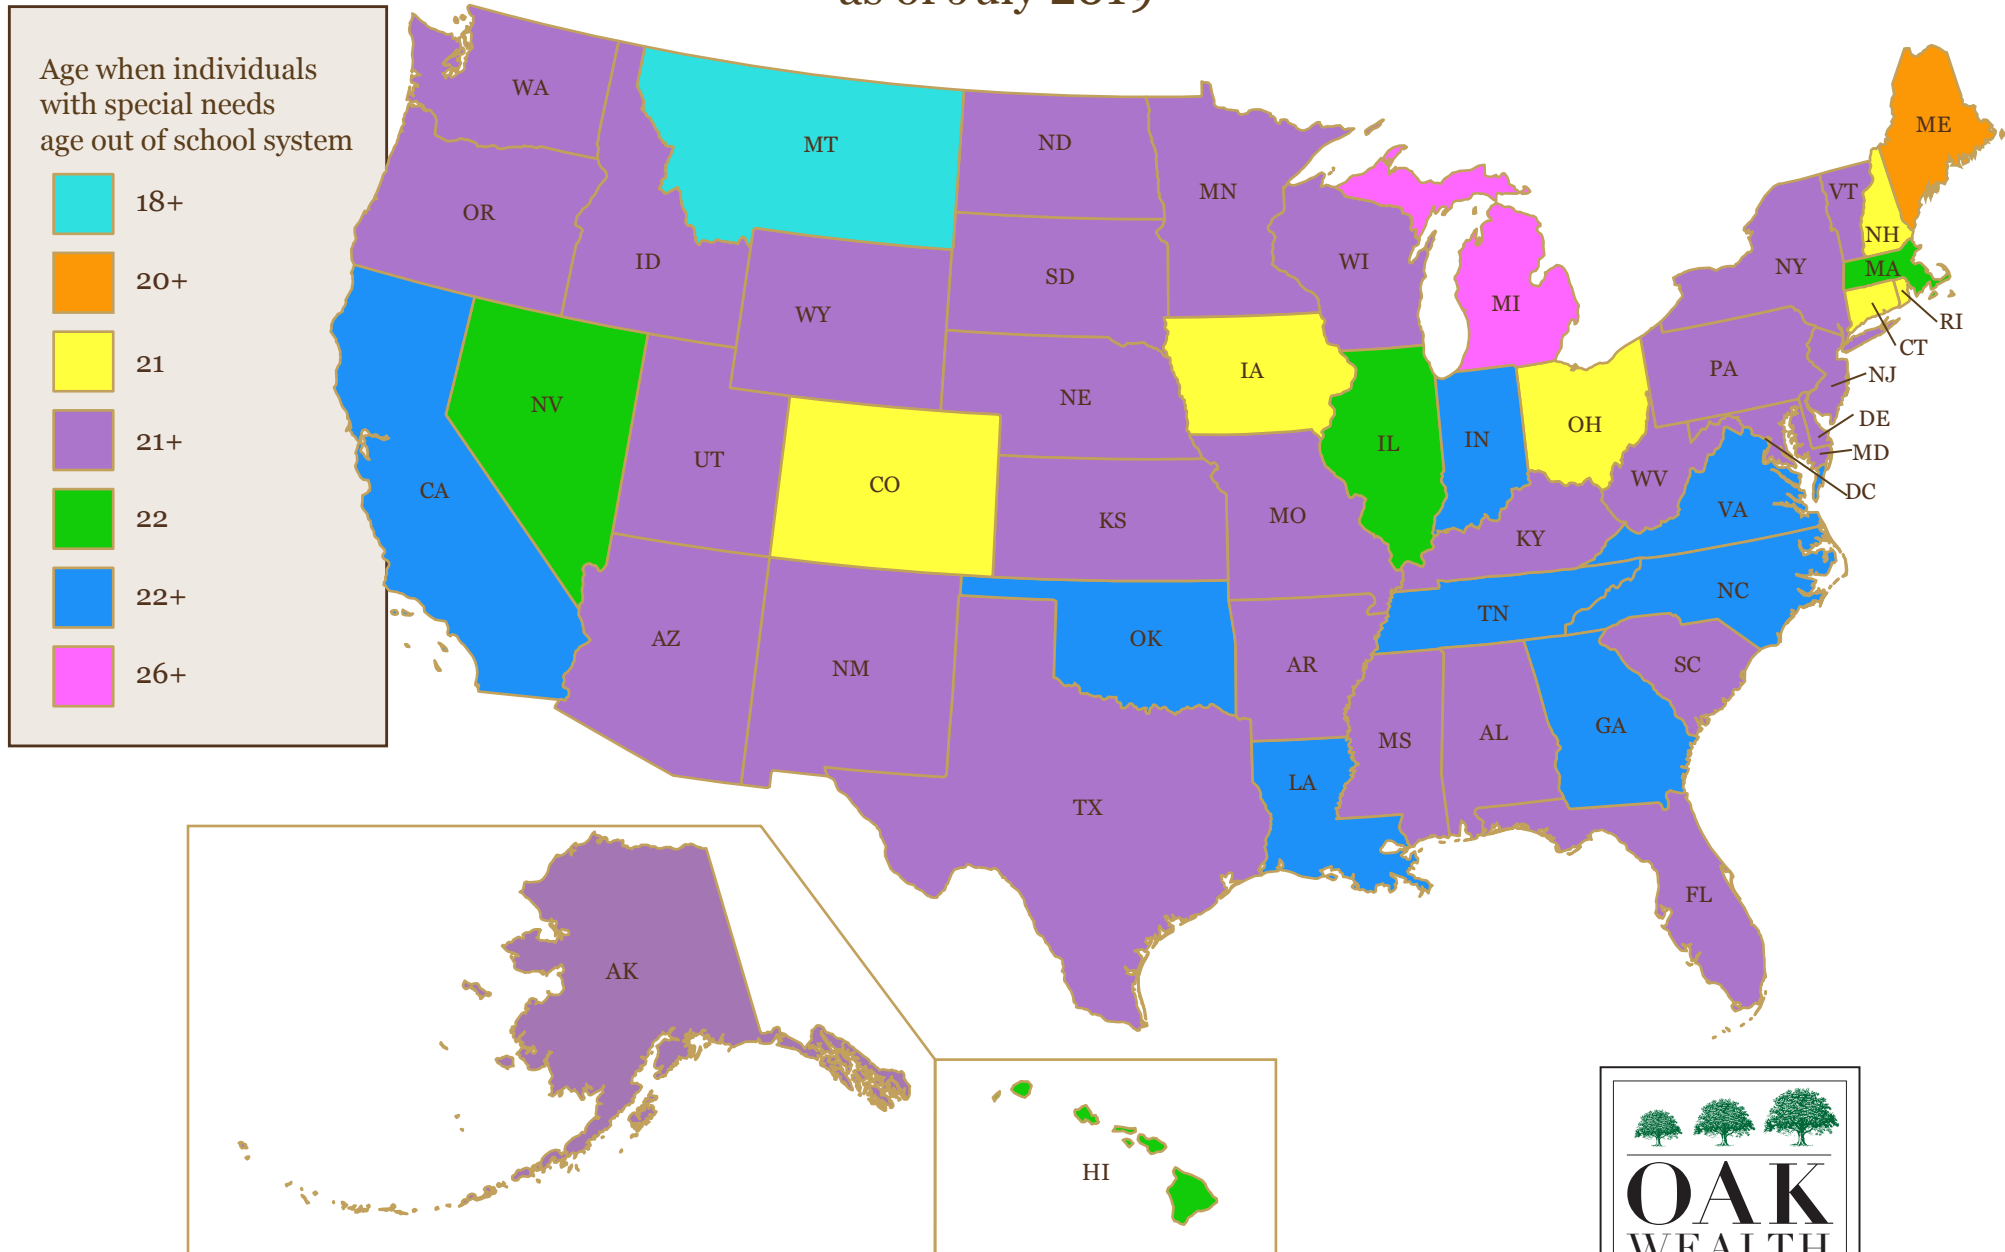

MAXIMUM AGE OF SCHOOL SUPPORTS BY STATE as of July 2019

*These ages are accurate to the best of our knowledge. They were confirmed as of July 1, 2019.
You should consult with a special needs planner before making any decisions based on this information.*